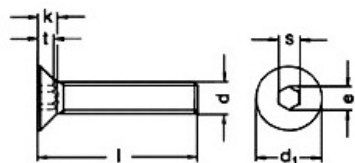

PRODUCT SHEET

Description:

Insex Screw, M6x12mm, Stainless Steel A2, DIN 7991, W/Hex

Item number:

12.04.300-1

Units	Box	Carton	HS Code	Barcode
Pcs.	200	6000	7318155290	 5704866507288

d	M 6
l	12
b	12
d1 max.	12
e	4,58
k max.	3,3
s	4
t	2,5

SISO A/S

Mileparken 11
DK-2740 Skovlunde
Denmark
VAT: DK 24786013

Phone +45 45 830 900

www.siso.dk
siso@siso.dk

Danske Bank
Nytorv Branch
Copenhagen
SWIFT: DABADKKK

Account no.
4180 3112 112936
IBAN Account
DK7230003112112936